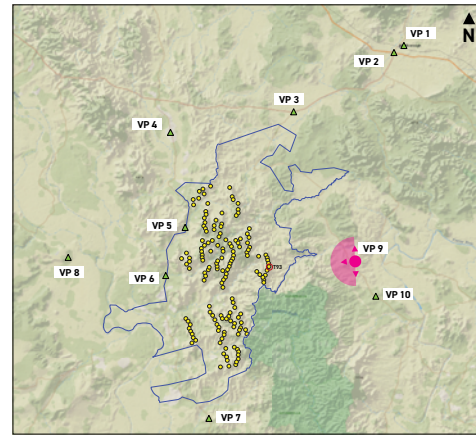

Boomer Green Energy Hub - viewpoint 9

75° FOV Westerly view from Glenroy-Marlborough Road near intersection with Morbank Road, Glenroy - viewpoint 9 (149 hub, 172m rotor - 235 tip height)

240° 250° 260° W 280° 290° 300° 310°

Aerial: viewpoint location and direction shown as a pink marker.

Site Map: viewpoint location and direction shown as a pink marker

Viewpoint information

Horizontal field of view: 75°
Bearing to closest turbine: 267° (T93)
Distance to closest turbine (m): 11,941m
Elevation: 110m
Photo Taken: 10:16am on 14th of Dec 2022
Camera: Nikon D810, 50mm Prime Lens
Photo Coordinates: E: 789,789 N: 7,442,487
Projection: MGA Zone 55 (GDA 94)
Original Format: A1 Landscape
Turbine dimensions: 149 hub height, 172m rotor height = 235 tip height