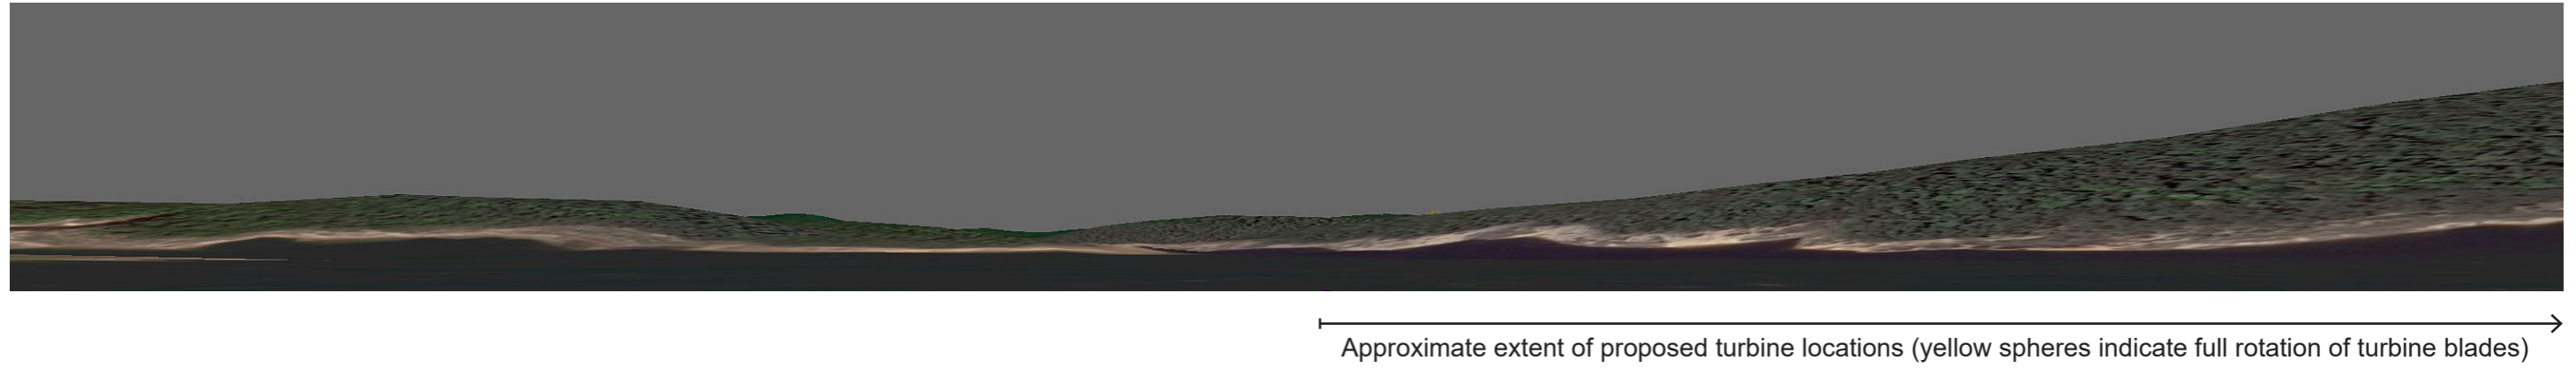

Figure 31: Viewpoint 15d: View from Lake Koombooloomba, looking west to Site

Visualisation of Proposed Development (3D Model located in Google Earth)

Visualisation of Proposed Development (3D Model located in Google Earth - showing indicative tree line)

Indicative Extent of View

Figure 32: Viewpoint 16: View from Yourka Glen Gordon Road looking east to Site

Existing View

Approximate extent of proposed turbine locations

Visualisation of Proposed Development

Approximate extent of proposed turbine locations

Visualisation of Proposed Development - Highlighted Features

Proposed turbines shown in pink are obscured by topography

Approximate extent of proposed turbine locations