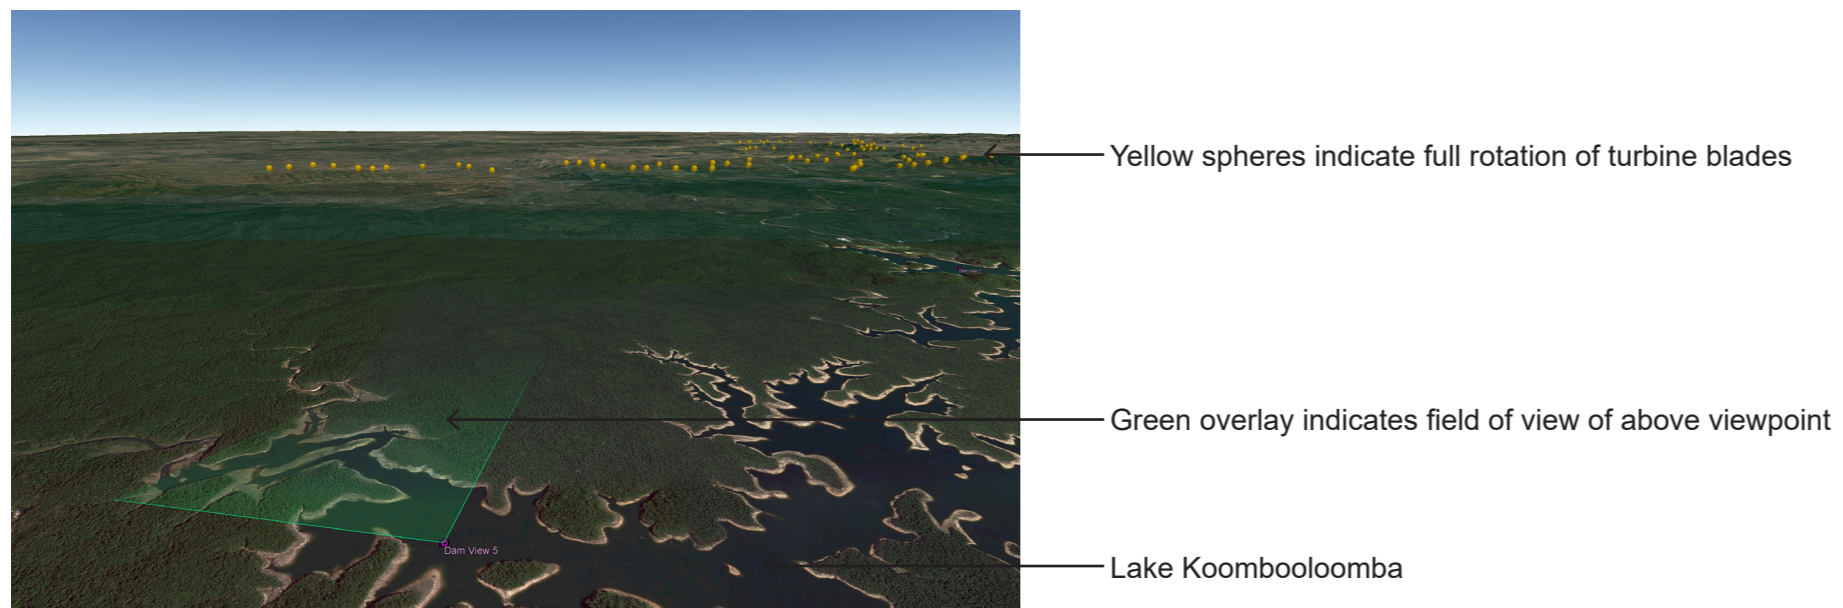

Figure 31: Viewpoint 15d: View from Lake Koombooloomba, looking west to Site

Visualisation of Proposed Development (3D Model located in Google Earth)

Visualisation of Proposed Development (3D Model located in Google Earth - showing indicative tree line)

Indicative Extent of View

Figure 32: Viewpoint 16: View from Yourka Glen Gordon Road looking east to Site

Existing View

Approximate extent of proposed turbine locations

Visualisation of Proposed Development

Approximate extent of proposed turbine locations

Visualisation of Proposed Development - Highlighted Features

Proposed turbines shown in pink are obscured by topography

Approximate extent of proposed turbine locations