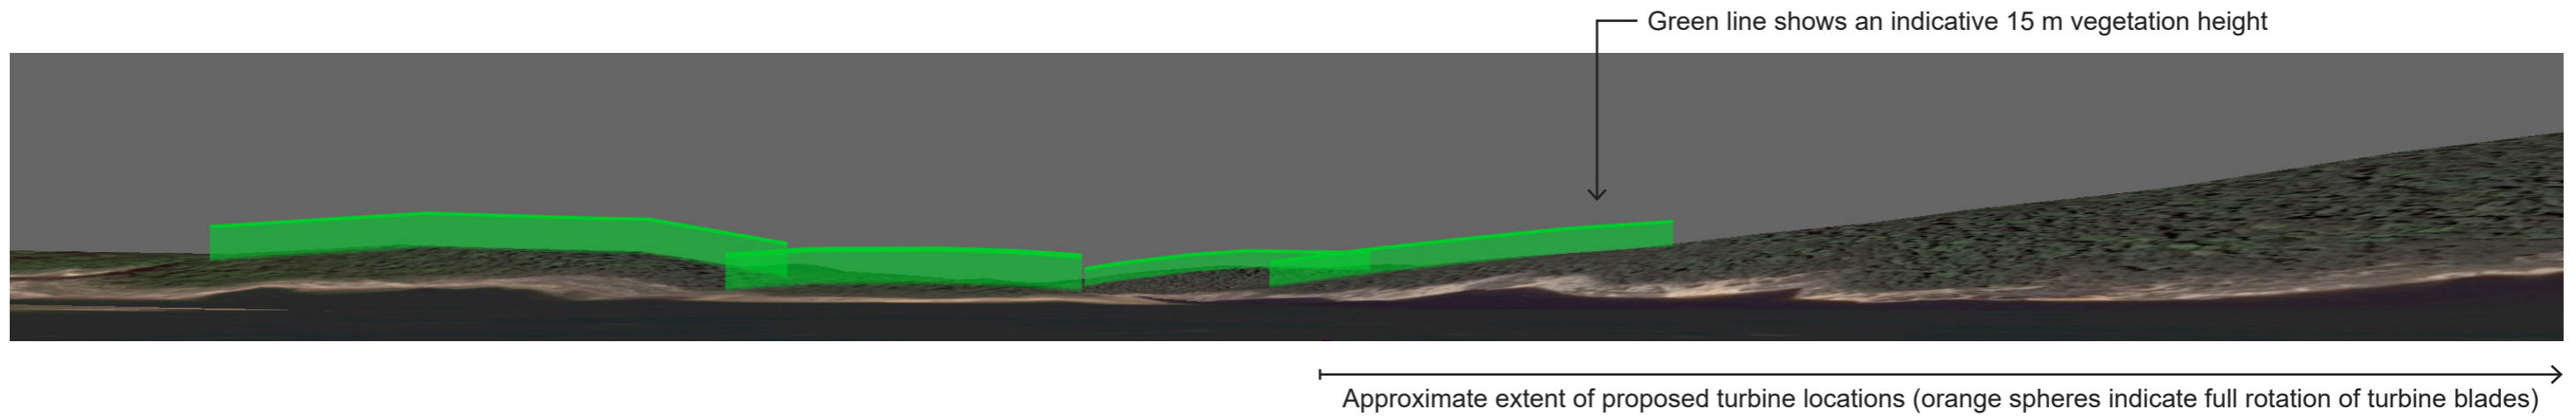

Figure 31: Viewpoint 15d: View from Lake Koombooloomba, looking west to Site

Visualisation of Proposed Development (3D Model located in Google Earth)

Visualisation of Proposed Development (3D Model located in Google Earth - showing indicative tree line)

Indicative Extent of View

Figure 32: Viewpoint 16: View from Yourka Glen Gordon Road looking east to Site

Existing View

Approximate extent of proposed turbine locations

Visualisation of Proposed Development

Approximate extent of proposed turbine locations

Visualisation of Proposed Development - Highlighted Features

Proposed turbines shown in pink are obscured by topography

Approximate extent of proposed turbine locations